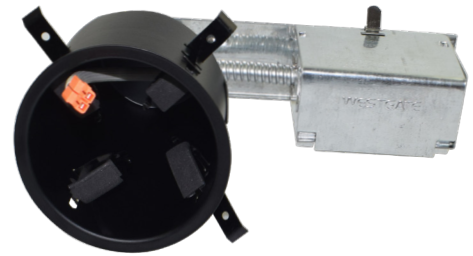

Bottom View