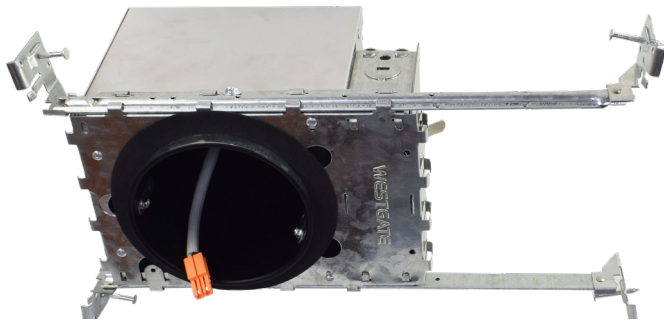

14.2"(W) x 6.14"(H) x 8.3"(D)

HL4S-ICAT