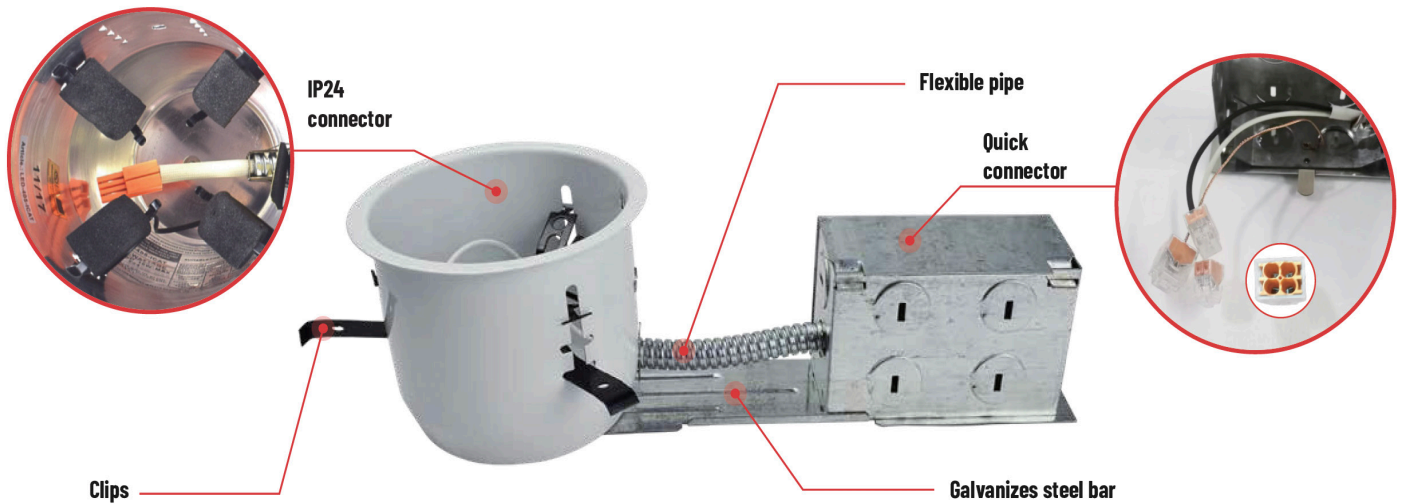

Other Views:

Top View