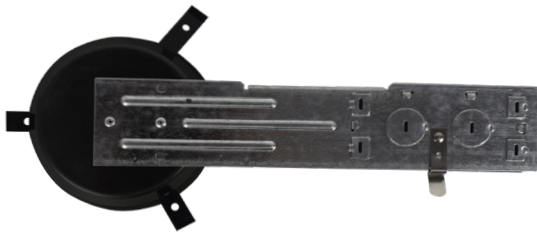

Other Views:

Top View