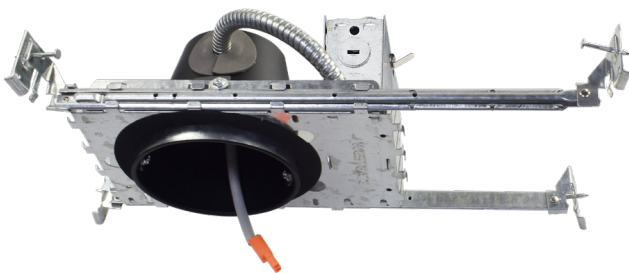

## Features

- Single-wall painted steel housing with gasket for IC-rated airtight installation in insulated ceilings
- Airtight to prevent heated airflow diffusion
- IC-rated; can be directly installed on ceiling insulation lagging
- Listed for through-branch circuit wiring
- Contains nine 8-3/5" knockouts and four Romex pry-outs with strain relief
- Ground wire provided in J-box
- Three quick connectors provided on J-Box

## Other Models:

HL4R-ICAT

11.4"(W) x 5.68"(H) x 4.62"(D)

HL4DW-ICAT

14.2"(W) x 6.14"(H) x 8.3"(D)

HL4S-ICAT

14.2"(W) x 4"(H) x 8.3"(D)